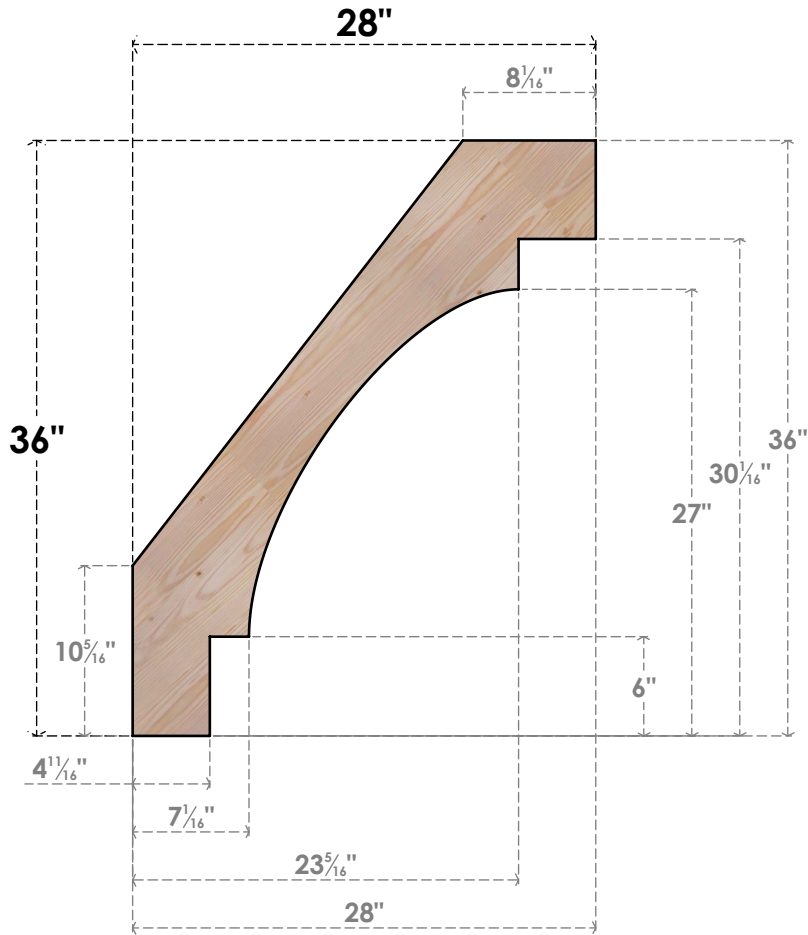

BRC04X28X36MRC00SDF

3 1/2"W X 28"D X 36"H MERCED SMOOTH BRACE, DOUGLAS FIR

SIDE

FRONT

EKENA MILLWORK
 2300 WEST MAIN ST.
 CLARKSVILLE, TX 75426
 TOLL FREE: 866-607-0453
 WWW.EKENAMILLWORK.COM

NOTES

1. INSTALLATION TO BE COMPLETED IN ACCORDANCE WITH MANUFACTURER'S SPECIFICATIONS.
2. DRAWING MAY NOT BE TO SCALE
3. THIS DRAWING IS INTENDED FOR DESIGN AND PLANNING PURPOSES ONLY.
4. ALL INFORMATION CONTAINED HEREIN WAS CURRENT AT THE TIME OF DEVELOPMENT BUT MUST BE REVIEWED AND APPROVED BY THE PRODUCT MANUFACTURER TO BE CONSIDERED ACCURATE.
5. PRODUCTS ARE NOT KILN DRIED. THIS ITEM IS UNIQUE AND WILL CONTAIN THE NATURAL VARIATIONS THAT THE WOOD SPECIES OFFERS. THIS MAY RESULT IN VARIATIONS UP TO 1/4"