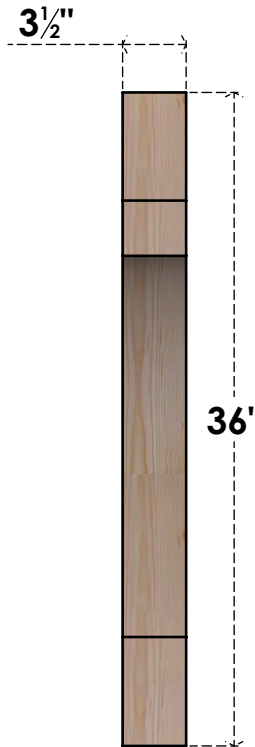

BRC04X28X36MRC00SDF

3 1/2"W X 28"D X 36"H MERCED SMOOTH BRACE, DOUGLAS FIR

SIDE

FRONT

EKENA MILLWORK
 2300 WEST MAIN ST.
 CLARKSVILLE, TX 75426
 TOLL FREE: 866-607-0453
 WWW.EKENAMILLWORK.COM

NOTES

1. INSTALLATION TO BE COMPLETED IN ACCORDANCE WITH MANUFACTURER'S SPECIFICATIONS.
2. DRAWING MAY NOT BE TO SCALE
3. THIS DRAWING IS INTENDED FOR DESIGN AND PLANNING PURPOSES ONLY.
4. ALL INFORMATION CONTAINED HEREIN WAS CURRENT AT THE TIME OF DEVELOPMENT BUT MUST BE REVIEWED AND APPROVED BY THE PRODUCT MANUFACTURER TO BE CONSIDERED ACCURATE.
5. PRODUCTS ARE NOT KILN DRIED. THIS ITEM IS UNIQUE AND WILL CONTAIN THE NATURAL VARIATIONS THAT THE WOOD SPECIES OFFERS. THIS MAY RESULT IN VARIATIONS UP TO 1/4"